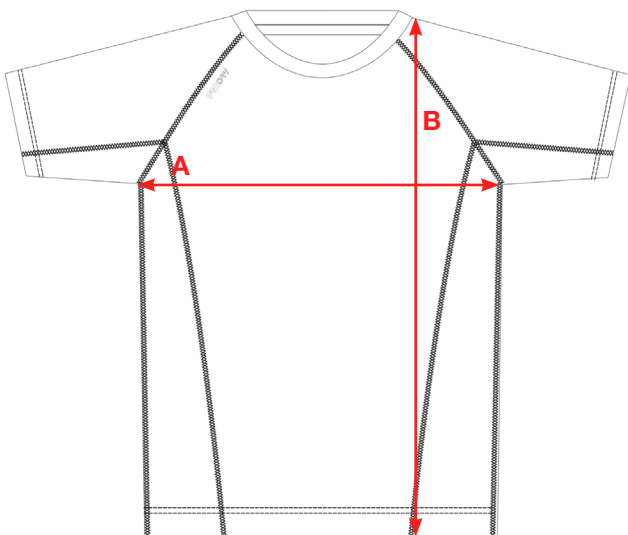

PRODUCT MEASUREMENTS

Measurements (cm)		3XS	XXS	XS	S	M	L	XL	XXL	3XL	4XL	5XL	6XL
Chest	A	40	44	47	50	53	56	60	65	70	75	81	88
Length	B	50	63	68	70	72	74	76	78	80	81	82	83

A: CHEST MEASUREMENT (CM)

Measure from armpit to armpit.

B: FRONT LENGTH (CM)

Measure from the shoulder down (front).